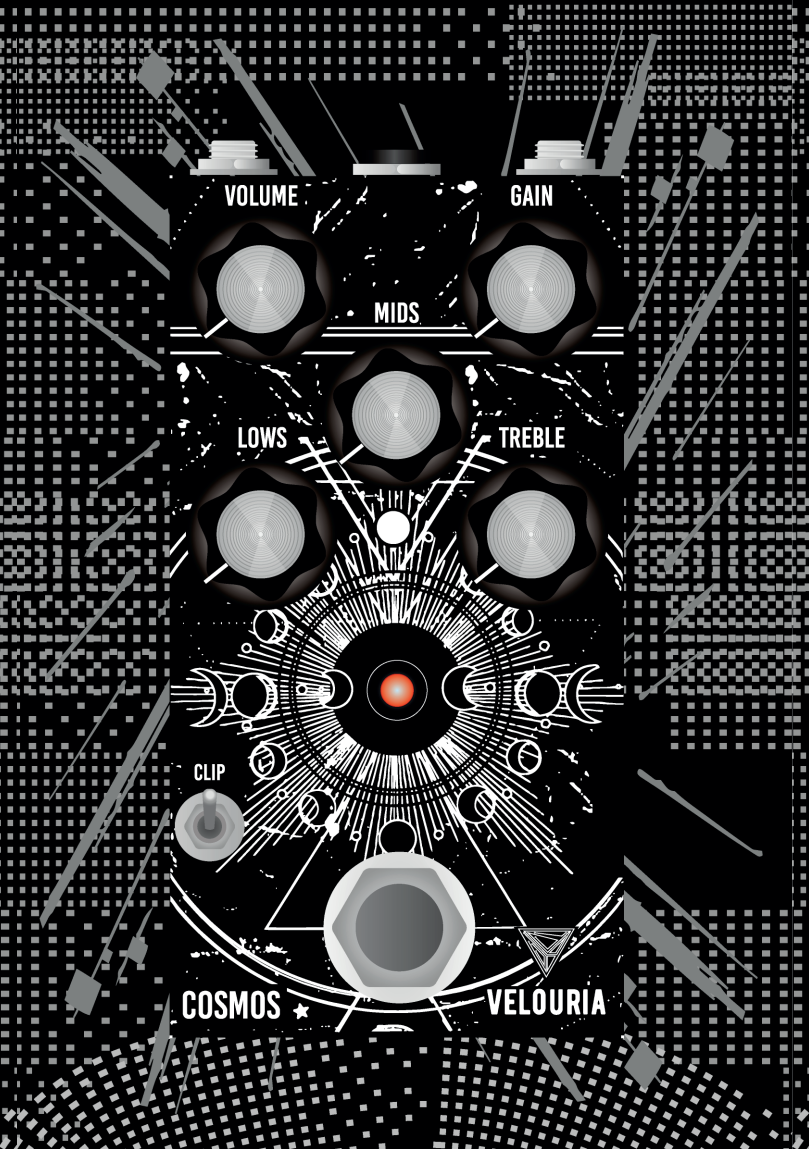

VOLUME

GAIN

MIDS

LOWS

TREBLE

CLIP

COSMOS ★

VELOURIA